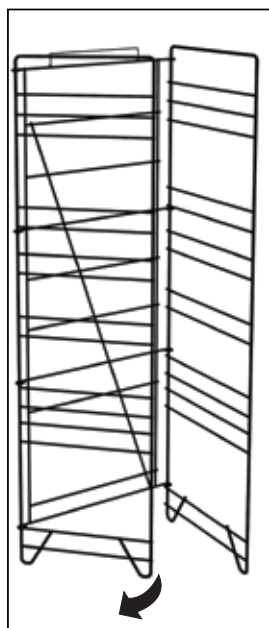

# NYSCO Fold-Up Display

## 5 Shelf Merchandiser

- Sets up in minutes no tools needed
- Packed 2 displays per carton  
(55" x 21" x 5" x 63 lbs)
- Sturdy steel construction
- KD construction; easy to transport.
- Overall size: (14 1/4" d x 19" w x 63 1/2" h)

17 3/4" w x 13 1/4" D  
STANDARD UNIT- 4 SHELVES

Each shelf holds:

- (12) per shelf 2 liter bottles
- (24) per shelf 20 oz bottles

Shelves are adjustable.

Side panels can be added.

Usable shelf dimensions: 17 3/4" w x 13 1/4" D

Ships from Hawthorne, NY

CALL FOR QUOTES

Image shows horizontal shelf at bottom  
with lean back shelves above.