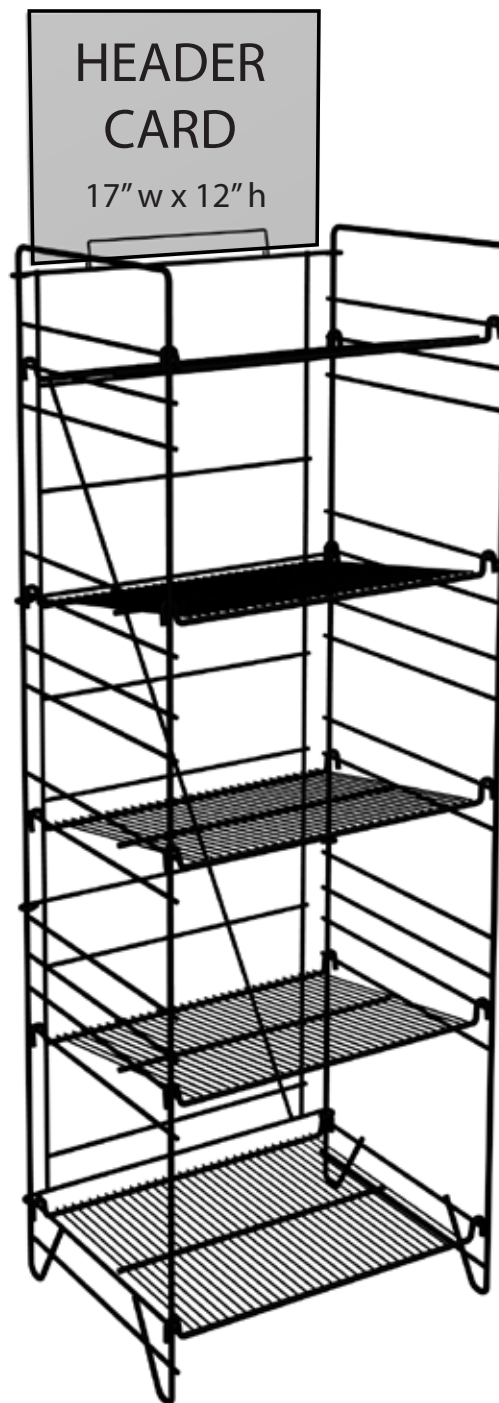

## 5 Shelf Merchandiser

- Sets up in minutes no tools needed
- Packed 2 displays per carton  
(55" x 21" x 5" x 63 lbs)
- Sturdy steel construction
- KD construction; easy to transport.
- Overall size: (14 1/4" d x 19" w x 63 1/2" h)

17 3/4" w x 13 1/4" D  
STANDARD UNIT- 4 SHELVES

Each shelf holds:

- (12) per shelf 2 liter bottles
- (24) per shelf 20 oz bottles

Shelves are adjustable.

Side panels can be added.

Usable shelf dimensions: 17 3/4" w x 13 1/4" D

Ships from Hawthorne, NY

CALL FOR QUOTES

Image shows horizontal shelf at bottom  
with lean back shelves above.