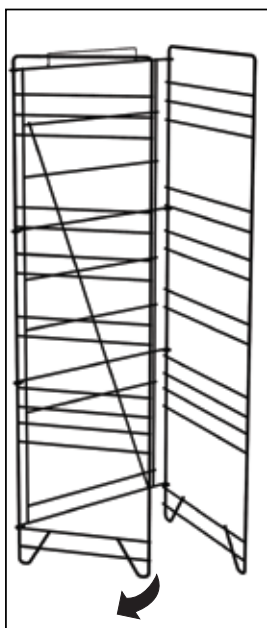

NYSCO Fold-Up Display

4 Shelf Merchandiser

FOLD-UP DISPLAY

- Sets up in minutes no tools needed
- Packed 2 displays per carton (55" x 21" x 5" x 59 lbs)
- Sturdy steel construction
- KD construction; Easy to transport.
- Overall Size: (14 1/4" d x 19" w x 63 1/2" h)

17 3/4" w x 13 1/4" D
STANDARD UNIT- 4 SHELVES

Each shelf holds:

- (12) per shelf 2 liter bottles
- (24) per shelf 20 oz bottles

Shelves are adjustable.

Extra shelf or side panels can be added.

Usable shelf dimensions: 17 3/4" w x 13 1/4" D

Ships from Hawthorne, NY

CALL FOR QUOTES

Image shows horizontal shelf at bottom with lean back shelves above.