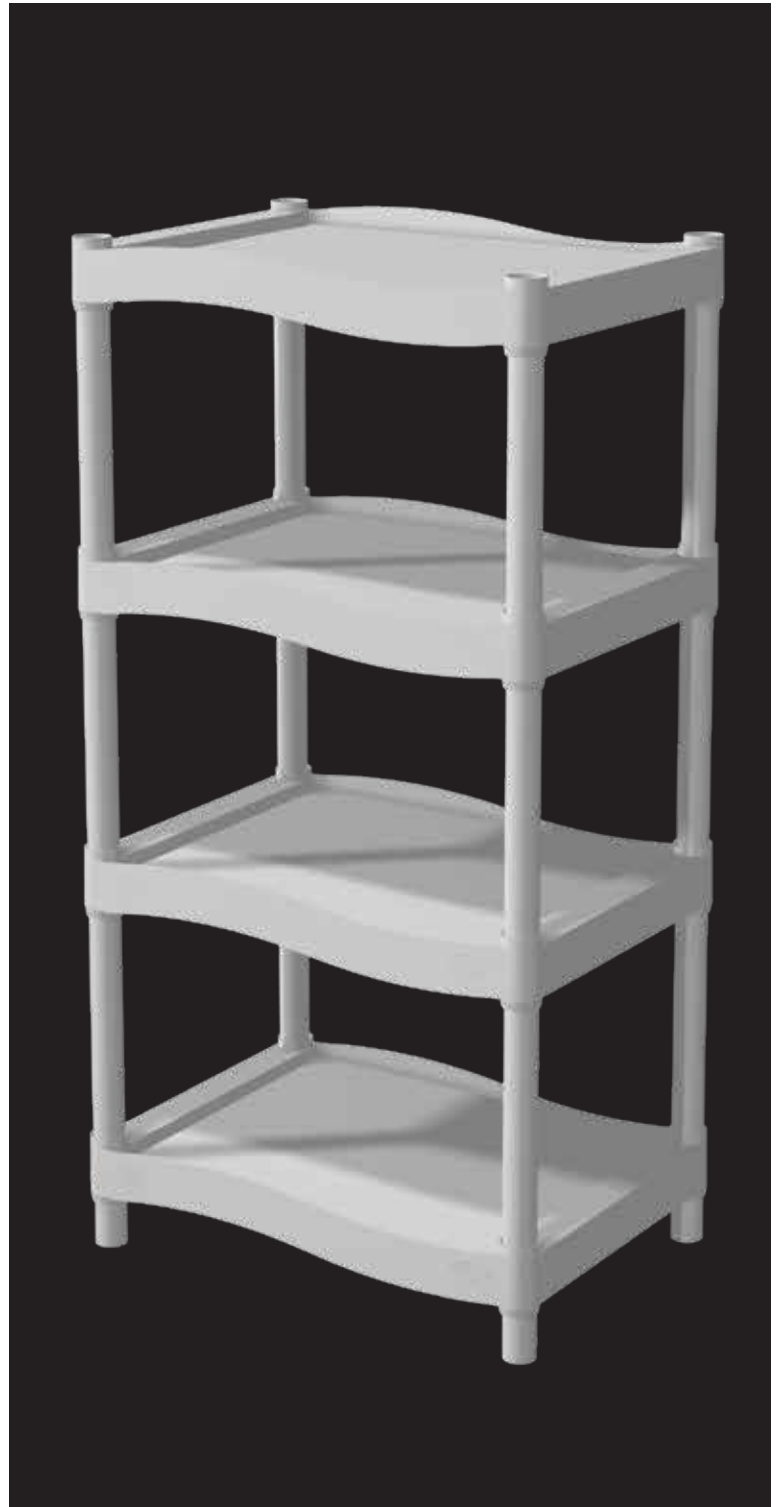

CALL FOR QUOTES