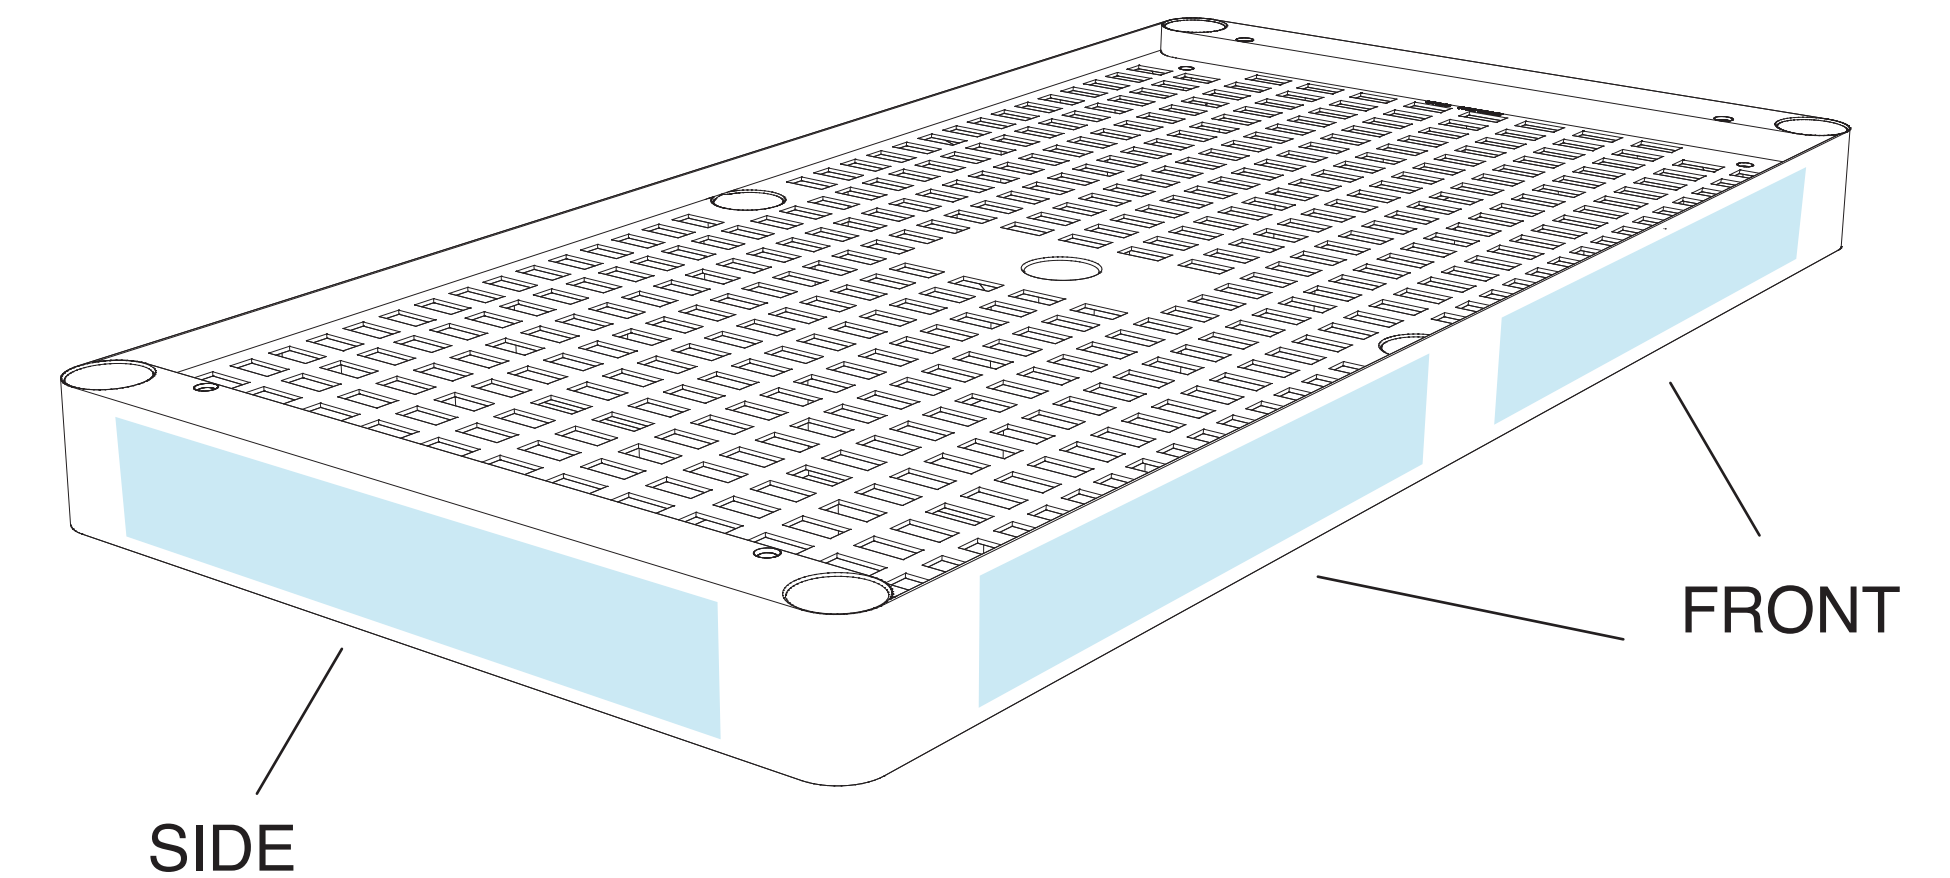

SAS 39 FRONT SCREEN AREA
15" W X 2 3/4" H

SAS 39 FRONT SCREEN AREA
15" W X 2 3/4" H

EDGE OF SHELF

SAS 39 SIDE SCREEN AREA
15" W X 2 3/4" H

NYSKO
NYSKO PRODUCTS LLC

NYSKO Products, LLC
211 Saw Mill River Road,
Hawthorne, NY 10532
718-792-9000
www.nysco.com

MAXIMUM SCREEN SIZE SHOWN
SCALE - FULL SIZE

RECOMMENDED AREAS
FOR SILK SCREEN PRINTING