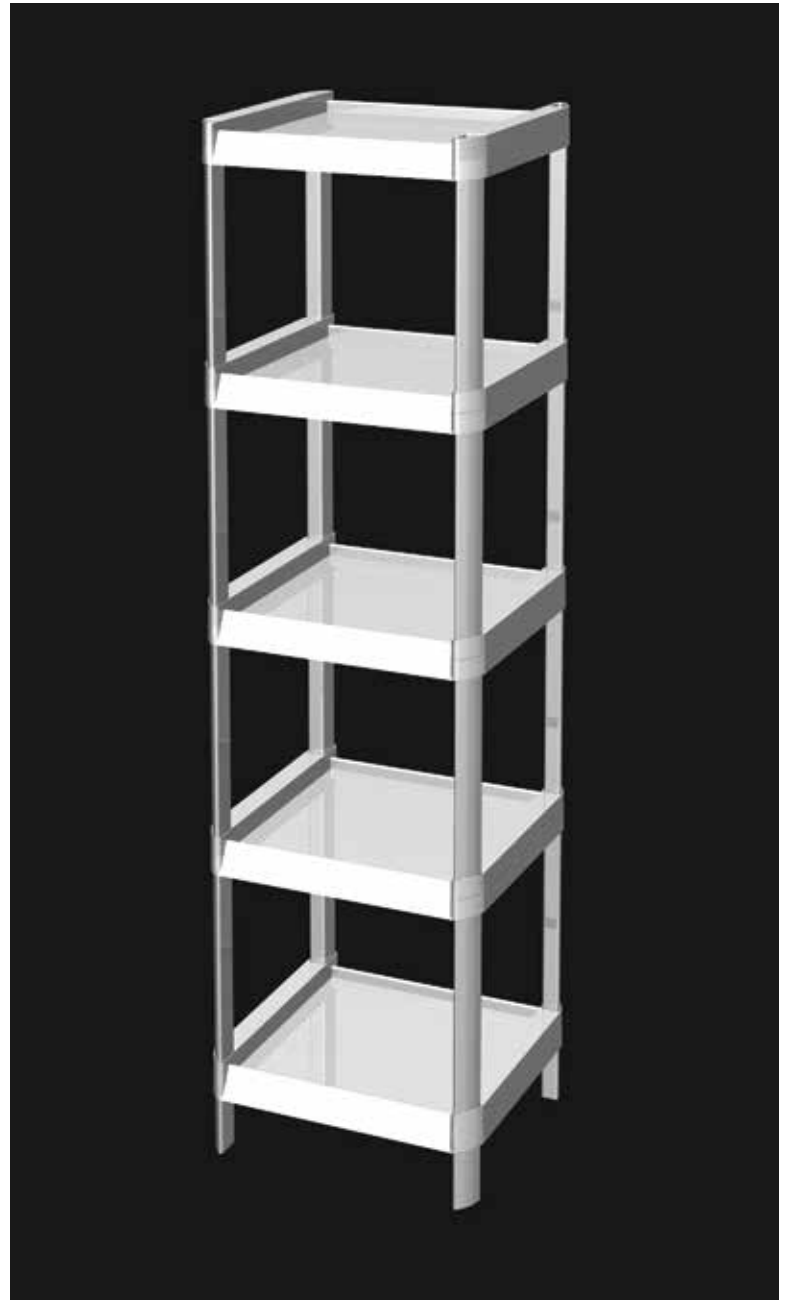

CALL FOR QUOTES