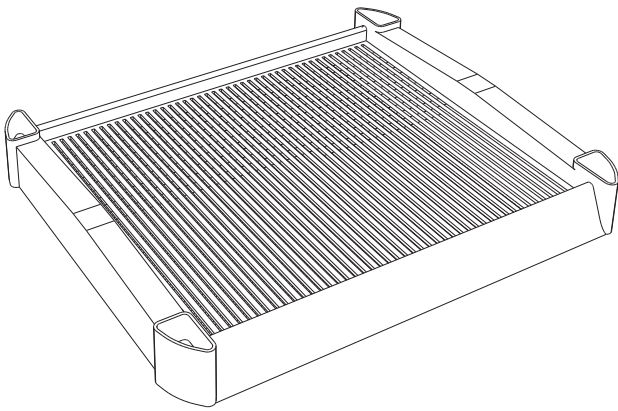

NYSCO SAS-28

12 1/4" x 15" Shelf Merchandiser

(311 mm x 381 mm)

A PROVEN DISPLAY SYSTEM

- Sets up in minutes - no tools needed
- Requires only 1.75 square feet (.16 sq. meter) of floor space
- Footprint: 14 1/2" d x 17 1/2" w (368mm x 445mm)
- Variable clearances to accommodate any product height
- Printed shelves and header cards available
- Any color shelves and uprights

12 1/4" x 15" (311mm x 381mm)
STANDARD UNIT- 5 SHELVES

Usable shelf dimensions: 12 1/4" x 15" (311mm x 381mm)

Silk screen printing area: Front: 11 3/4" x 1 1/2" (299mm x 38mm)
Side (Approx.): 7" x 1 1/2" (178mm x 38mm)