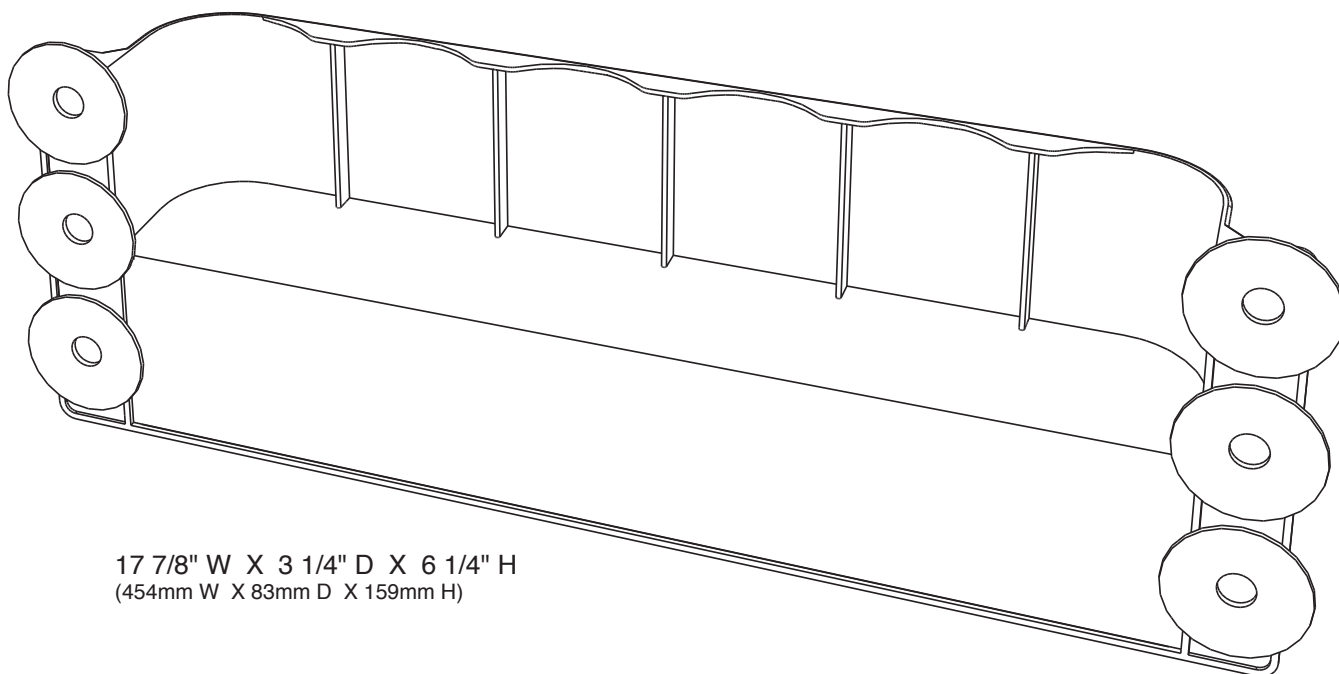

NYSKO BV-10

Cooler Door Shelf

Increase the visibility of self serve cold product

- Easy to install
- Durable clear plastic construction
- Fits inside most refrigerated cooler doors
- Printed labels available
- Holds 5 of the following bottles or cans:
 - 16 oz. glass bottle
 - 20 oz. plastic and glass bottle
 - 24 oz. can
 - 24 oz. sport bottle
- 2 5/8" - 2 7/8" (67mm - 73mm) diameter of products

17 7/8" W X 3 1/4" D X 6 1/4" H
(454mm W X 83mm D X 159mm H)

Label size: 14 1/2" W X 2 5/8" H (369mm W X 67mm H)

Injection molded clear plastic

Packs 10 per carton

Approximate carton size - 18" W X 18" D X 6 1/4" H (457mm W X 457mm D X 158mm H)