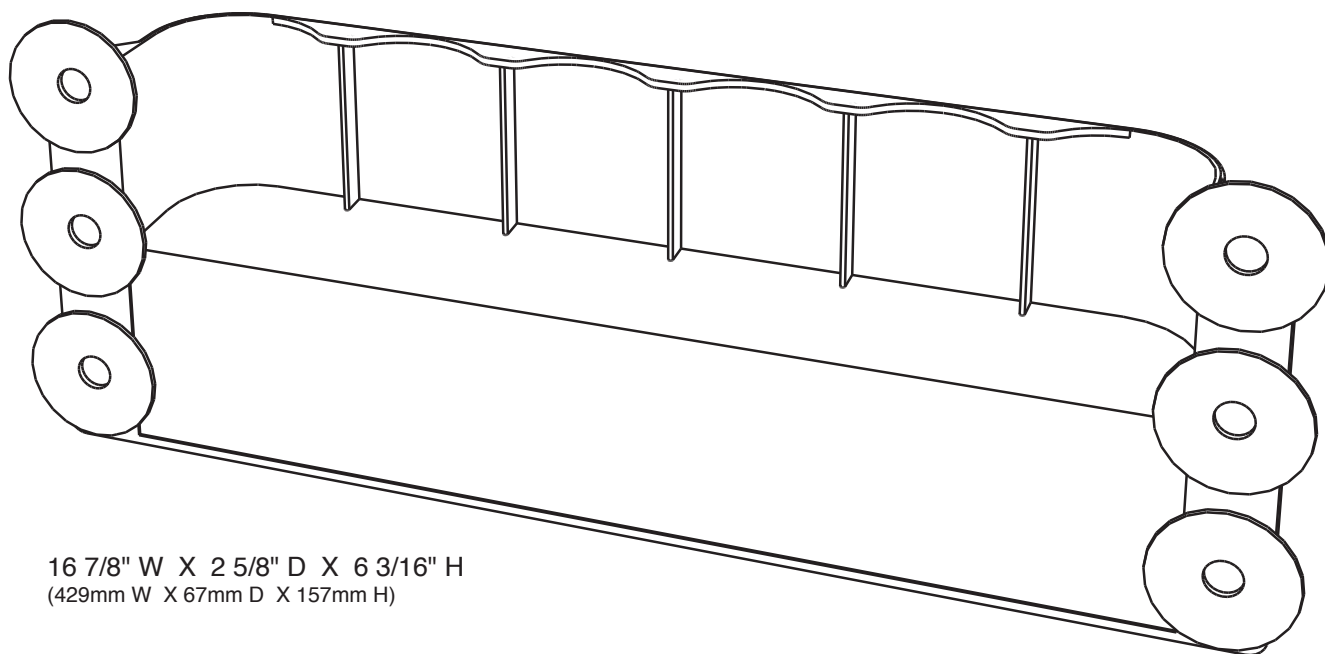

NYSKO BV-1

Cooler Door Shelf

Increase the visibility of self serve cold product

- Easy to install
- Durable clear plastic construction
- Fits inside most refrigerated cooler doors
- Printed labels available
- Holds 6 of the following cans or bottles:
 - Slim line 12 oz can
- 2.3" (58mm) Maximum diameter of products

16 7/8" W X 2 5/8" D X 6 3/16" H
(429mm W X 67mm D X 157mm H)

Label size: 13 3/4" W X 2 5/8" H (330mm W X 67mm H)

Injection molded clear plastic

Packs 10 per carton

Approximate carton size - 17" W X 16 1/2" D X 6" H (432mm W X 419mm D X 153mm H)