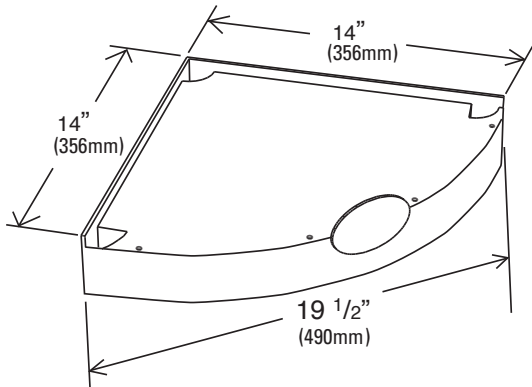

NYSCO SAS-24

14" Radius Quarter Round Shelf Merchandiser

(356 mm)

A PROVEN DISPLAY SYSTEM

- Sets up in minutes - no tools needed
- Requires as little as 1.1 square feet (.1 sq. meter) of floor space
- Footprint: 13 7/8" Radius (Quarter Round) (352mm)
- Variable clearances to accommodate any product height
- Printed shelves and header cards available
- Any color shelves and uprights
- Available in transparent material
- Connect two displays together to create a half round
- Retainer wires available for front edge of shelf

STANDARD UNIT- 4 SHELVES

Usable shelf dimensions: 13 7/8" Radius (Quarter Circle) (352mm)

Injection molded hi-impact polystyrene

Silk screen printing area: Oval surface: 3 1/8" x 2" (80mm x 50mm)

Standard four shelf units ship K.D. in cartons
For carton size & weight info contact us