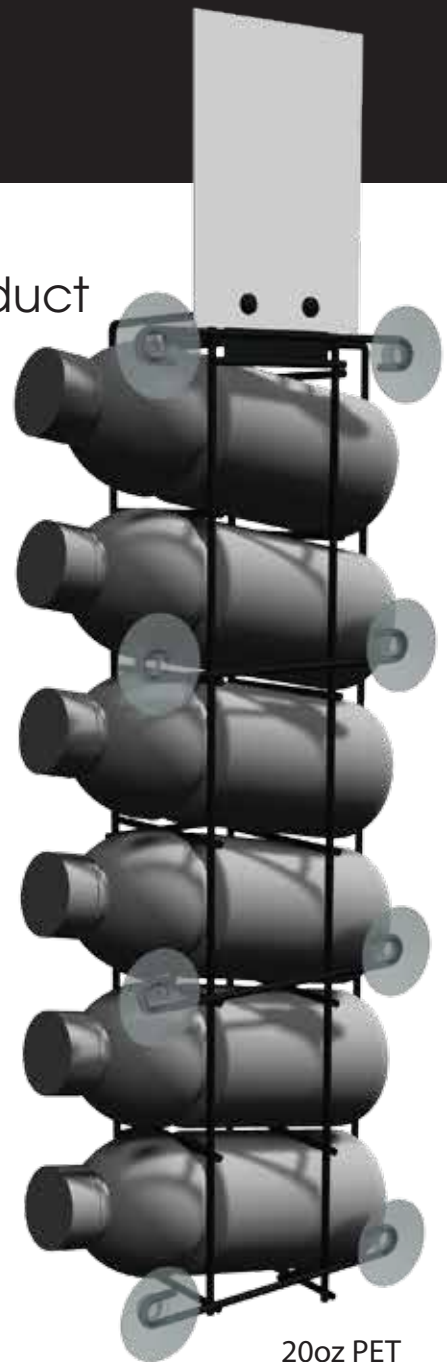

NYSCO VERTICAL BV

Cooler Door Shelf

Increase the visibility of self serve cold product

- Easy to install
- Sturdy steel construction
- Fits inside most refrigerated cooler doors

- 6 product capacity
  - Fits most glass and PET bottles (24 oz or less)
  - Fits cans: 24 oz , 16 oz and 12 oz (slim)

- 2 5/8" - 2 7/8" (67mm - 73mm) diameter of products

- Header Size: 4" W X 5 1/2" H (102mm W X 140mm H)

Overall Size (as shown):
8" W X 3 3/4" D X 25 1/4" H
(203mm W X 95mm D X 641mm H)

- Packs 6 per carton
  - Carton size - 22" W X 19 1/4" D X 9" H (559mm W X 489mm D X 229mm H)
  - Weight per carton approximately 11 lbs (5 kg)

F.O.B. Bronx, NY

20oz PET

CALL FOR INSTANT QUOTATIONS