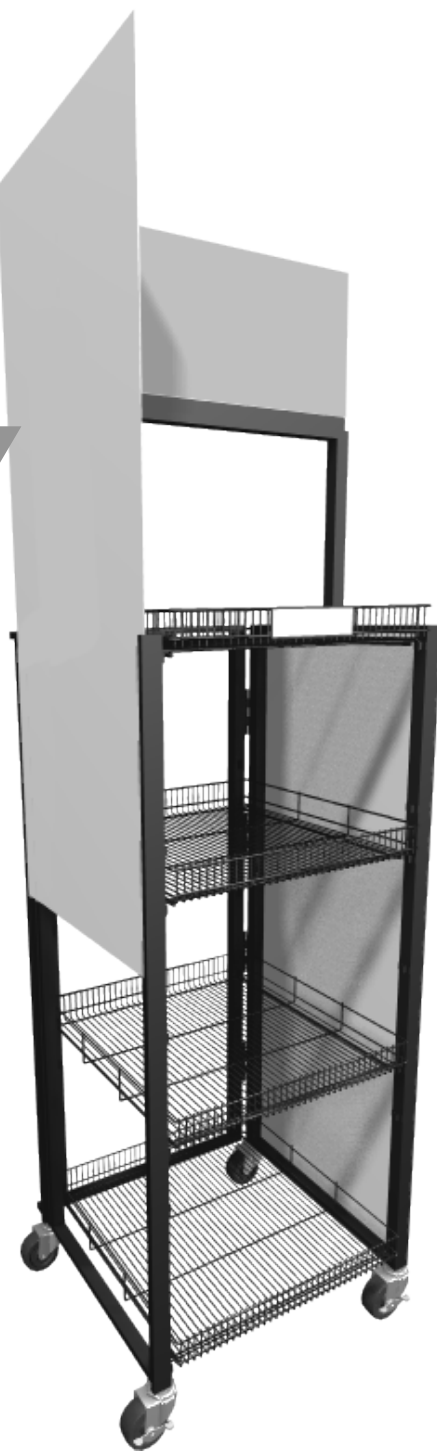

NYSCO LANE BLOCKER

4 or 5 Shelf Merchandiser

Standard 4 shelf lane blocker

- Sturdy steel construction
- Heavy-duty wheels
- Overall sizes (approx.)
with header:
20"D x 21 3/4"W x 73"H
(510mm x 550mm x 1860mm)
without header:
20"D x 21 3/4"W x 51 1/2"H
(510mm x 550mm x 1500mm)
- Useable shelf area:
18 1/2"W x 18 1/2"D
(470mm x 470mm)
- Adjustable shelf spacing
- Header and side panels are available
- Packed 1 display per carton
4 Shelf 48" x 22" x 9" x 55lbs
(1219mm x 559mm x 228mm x 25kg)
5 Shelf 48" x 22" x 12" x 59lbs
(1219mm x 559mm x 305mm x 27kg)
- Easy to set up! No tools needed
[▶ Watch animated assembly](#)
Minimal hardware
for set up provided
- Extra shelf is available

Ships from Hawthorne, NY

Optional side panels