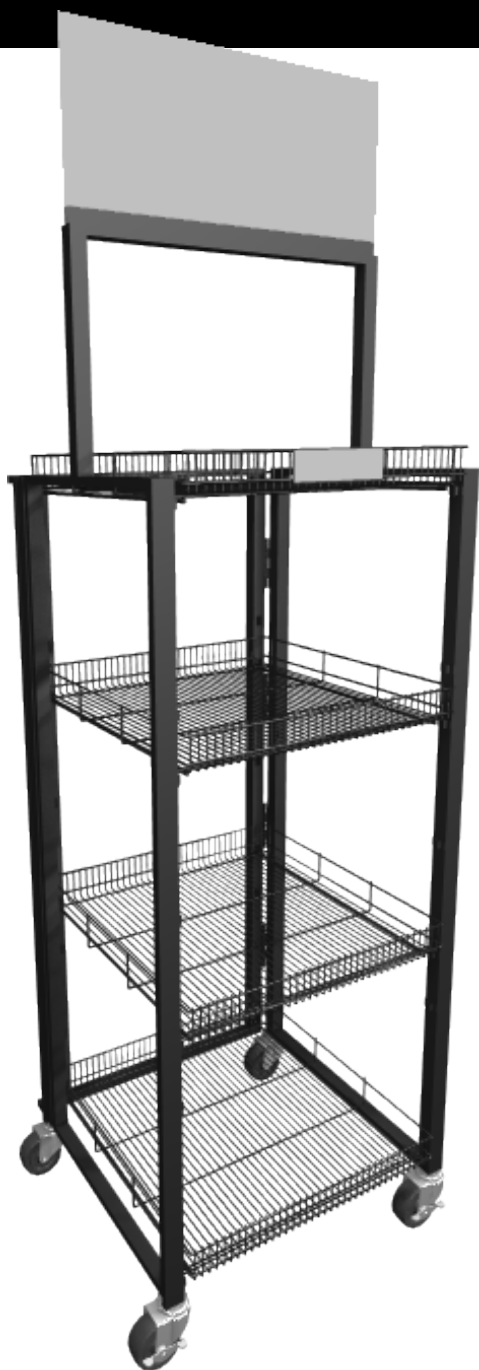

NYSCO LANE BLOCKER

4 or 5 Shelf Merchandiser

Standard 4 shelf lane blocker

- Sturdy steel construction
- Heavy-duty wheels
- Overall sizes (approx.)
with header:
20"D x 21 3/4"W x 73"H
(510mm x 550mm x 1860mm)
without header:
20"D x 21 3/4"W x 51 1/2"H
(510mm x 550mm x 1500mm)
- Useable shelf area:
18 1/2"W x 18 1/2"D
(470mm x 470mm)
- Adjustable shelf spacing
- Header and side panels are available
- Packed 1 display per carton
4 Shelf 48" x 22" x 9" x 55lbs
(1219mm x 559mm x 228mm x 25kg)
5 Shelf 48" x 22" x 12" x 59lbs
(1219mm x 559mm x 305mm x 27kg)
- Easy to set up! No tools needed
[▶ Watch animated assembly](#)
Minimal hardware
for set up provided
- Extra shelf is available

Ships from Hawthorne, NY

Optional side panels