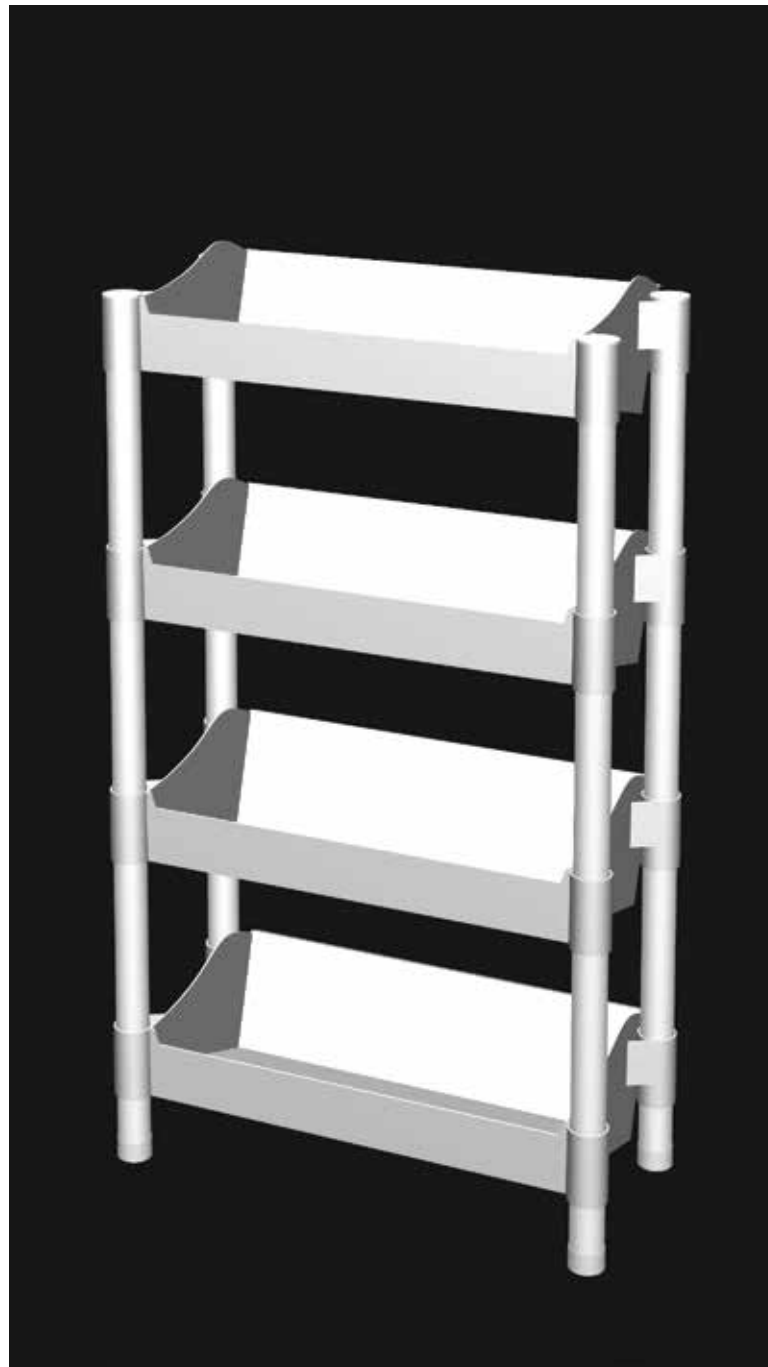

CALL FOR QUOTES