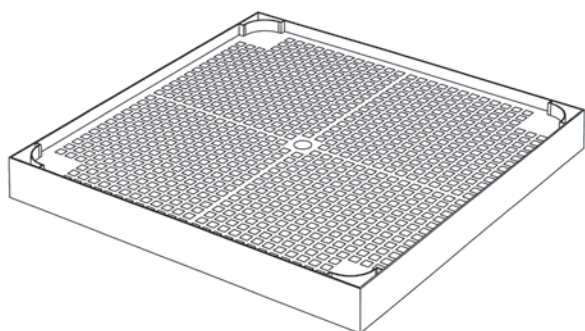

NYSKO SAS-20

24" x 24" (Overall) Shelf Merchandiser

(610 mm x 610 mm)

A PROVEN DISPLAY SYSTEM

- Sets up in minutes - no tools needed
- Right angle uprights provide great strength and save space
- Requires only 4 square feet (.37 sq. meter) of floor space
- Footprint: 24" d x 24" w (610mm x 610mm)
- Variable clearances to accommodate any product height
- Printed shelves and header cards available
- Any color shelves and uprights
- Available in transparent material

24" X 24" (610 mm X 610 mm)
STANDARD UNIT- 4 SHELVES

Usable shelf dimensions: 23 5/8" x 23 5/8" (600mm x 600mm)

Silk screen printing area: Front 23" x 21/4" (584mm x 57mm)
Injection molded hi-impact polystyrene